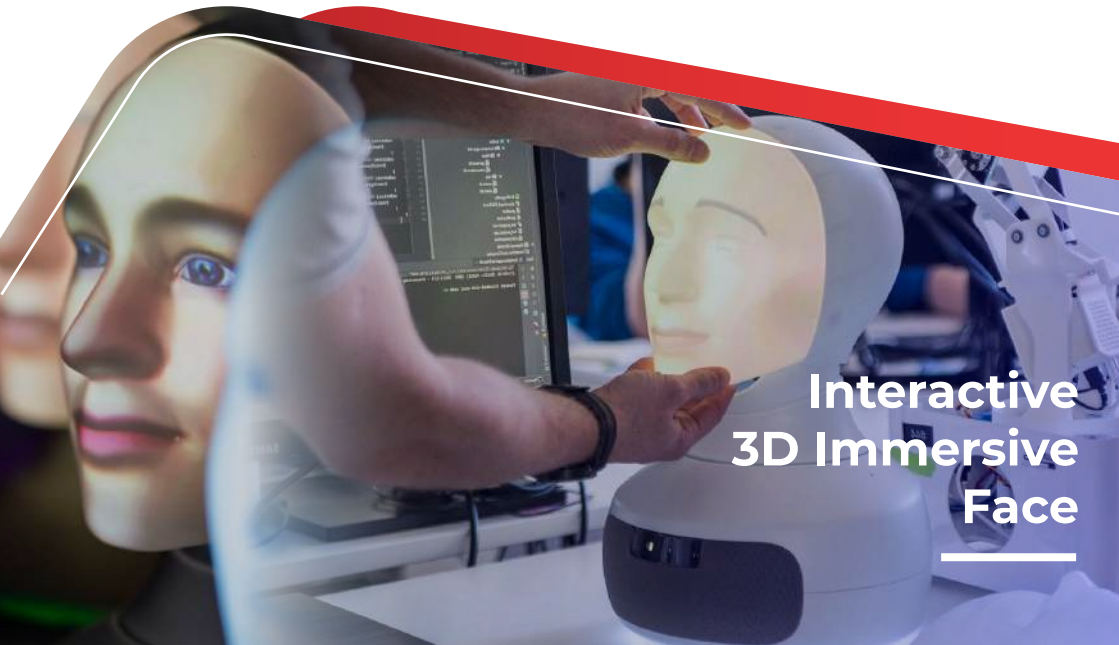

FURHAT

A HUMAN-LIKE SOCIAL ROBOT

About

FURHAT is the world's most advanced social robot platform. Empowered by AI and multilingual speech capability. FURHAT is able to carry on interactive conversation with realistic human facial expressions using its 3D immersive face.

PORTS

Intel Wireless-AC 8265, Integrated LAN, 2x USB A, 1x USB-C, 3.5mm Headphone Jack

INPUT

180mm wide stereo microphone
1080p RGB 135° diagonal FOV Camera
13.56MHz (Mifare) RFID Reader
Rotary wheel with click function

OUTPUT

Illuminated swappable mask system
Custom-tuned, 2.5" hi-fidelity stereo speakers
Custom 160° wide angle projection system, WVGA resolution, RGB LED, 100 lumen
360° RGB LED ring, 144/meter density