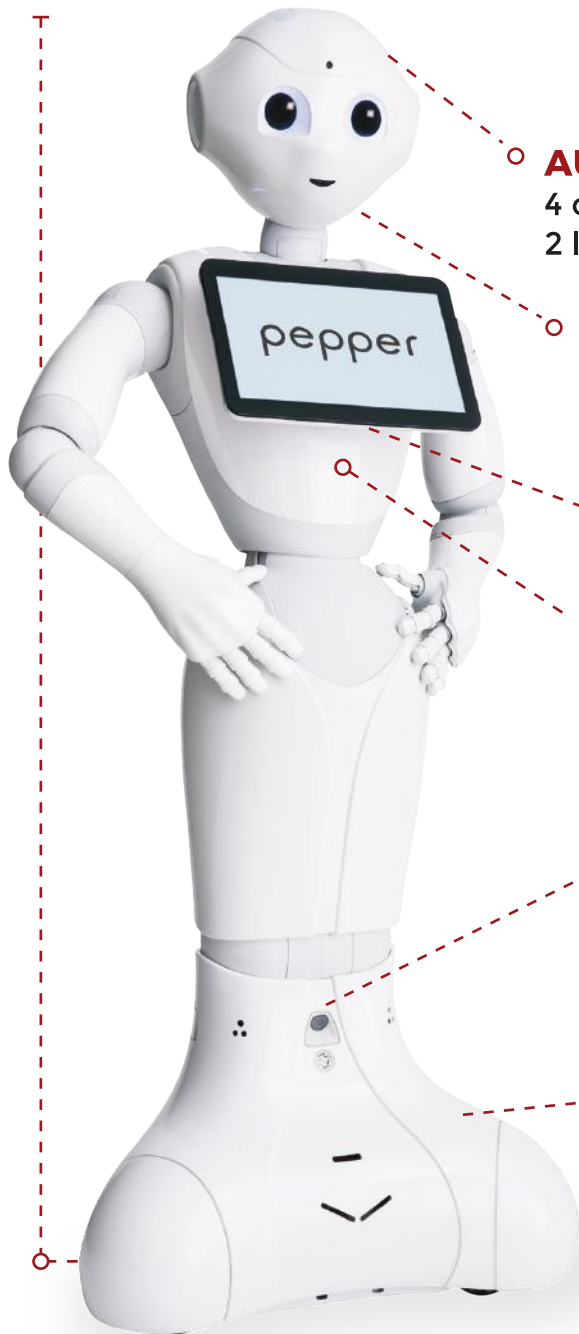

WELCOMING

Welcoming and assisting customers through the first.

Email us

✉ sales@robopreneur.com

www.robopreneur.com

Key Parts

CREATING EXTRAORDINARY CUSTOMER EXPERIENCE

"We are convinced that one of Pepper's principal assets is his capacity to create a truly extraordinary customer experience in our stores." (M. Taoka, Marketing Assistant | Nescafé Japan)

120cm

AUDIO

4 omnidirectional microphones
2 loudspeakers

FACE DETECTION

Two 5 megapixels cameras
One 3D camera

CONNECTIVITY

Bluetooth - Ethernet - Wi-Fi

POWER